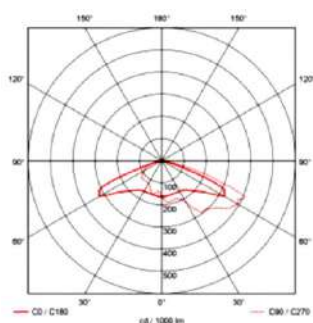

SPECIFICATIONS

LIGHTING

Efficiency	164 lm/W
Color temperature	3000, 4000 or 5700 K
Lifespan	100.000 hours
Power	40 à 150 W*

*autonomy will depend on lighting power

BATTERY

Technology	LiFePO4
Voltage	25,6V
Autonomy	3 days at nominal power
Lifespan	10 years

PHOTOVOLTAIC PANELS

Technology	Mono-crystalline photovoltaic panels
Power	150, 260 or 320 Wp
Lifespan	25 years

GENERAL

Fixation	Top mounting, Ø89 mm
Weight	From 80 kg (without pole)
Protection	IP65
Working temperature	0°C to +50°C
Remote monitoring	Optional

LIGHT DISTRIBUTION

NARROW ROAD