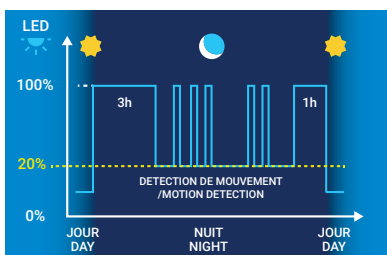

INNOVATIVE LIGHTING PROGRAM

Our lighting programs are optimised depending on daily solar radiations.