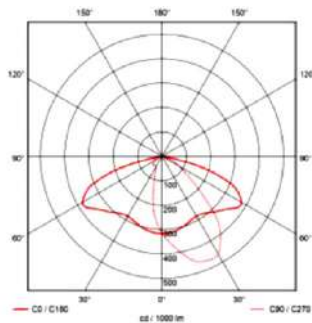

MEDIUM ROAD