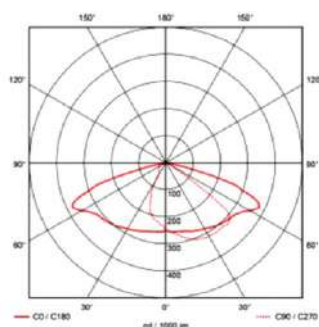

MEDIUM ROAD