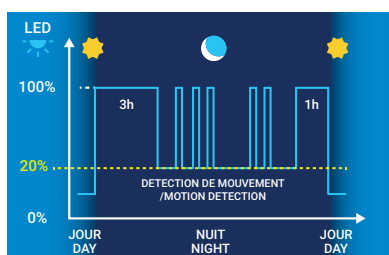

INNOVATIVE LIGHTING PROGRAM

Our lighting programs are optimised depending on daily solar radiations. Motion sensor is optional.