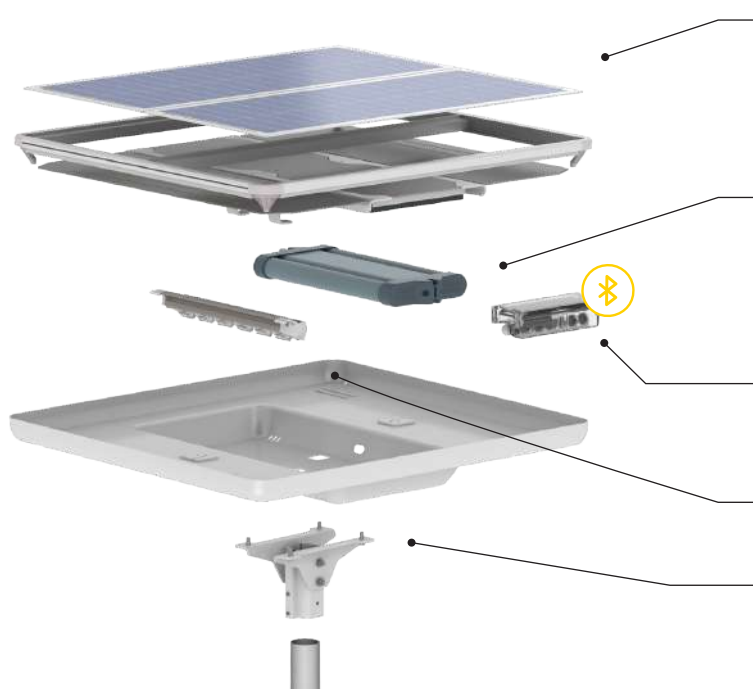

iSSL Maxi

All in one solar streetlight

NO BLACKOUT
FEATURE

REMOTE MONITORING
AND COMMUNICATION

PLUG
AND PLAY

UNIQUE RESISTANCE
TO EXTREME CLIMATES

MADE IN
FRANCE

sunna-design.com

iSSL MAXI, THE ALL-IN-ONE AND CONNECTED SOLAR STREETLIGHT

iSSL Maxi is the most reliable all-in-one solar lighting product. Plug and play installation, unrivalled performances and connected services makes it the best solution on the market. It comes with an inhouse developed monitoring solution: the SunnAPP.

SUNNACORE

Sunna Design connected
electronic system (bluetooth)

LED MODULE

0° to 30° tilting

VANDAL-PROOF

Anti-theft screws (optional),
sealed solar panels

SUNNAPP™, your mobile companion

-  Installation and commissioning support
-  Lighting profiles management
-  Data log and performances monitoring
-  Registration and mapping of installed devices

GENERAL

Dimensions	820 x 755 x 105 mm
Mounting	Top on a pole, Ø60 mm
Weight	19 kg (without pole)
Protection	IP65
Working temperature	-40°C to +70°C
Connectivity	Bluetooth
Remote monitoring	Optional

LIGHT DISTRIBUTION