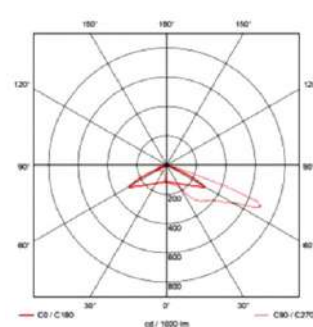

AREA & WIDE ROAD