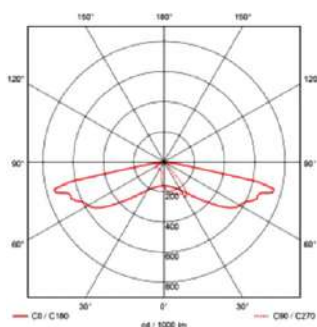

SPECIFICATIONS

LIGHTING

Efficiency	Up to 175 lm/W
Color temperature	3000K, 4000K & 5700K
Lifespan	50 000 hours (12 years)
Max power	Up to 40W*
Nominal power	20W
Motion sensor	Optional

*autonomy will depend on lighting power

BATTERY

Technology	NiMH high temperature Nickel Metal Hydride
Voltage	24V
Autonomy	Up to 3 days
Lifespan	12 years

SOLAR PANELS

Technology	Mono-crystalline photovoltaic panels
Power	80 Wp (2x40Wp)
Lifespan	25 years

GENERAL

Dimensions	820 x 755 x 105 mm
Mounting	Top on a pole, Ø60 mm
Weight	19 kg (without pole)
Protection	IP65
Working temperature	-40°C to +70°C
Connectivity	Bluetooth
Remote monitoring	Optional

LIGHT DISTRIBUTION

NARROW ROAD