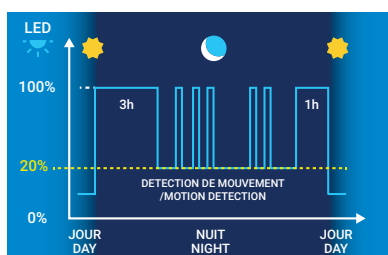

INNOVATIVE LIGHTING PROGRAM

Our lighting programs are optimised depending on daily solar radiations. Motion sensor is optional.