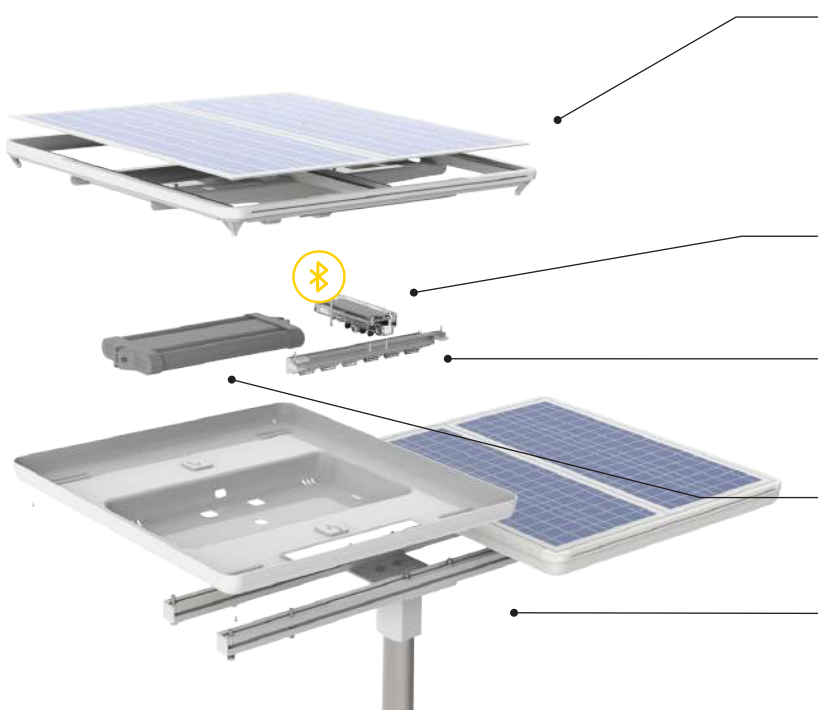

iSSL Maxi 4

All in one solar streetlight

NO BLACKOUT
FEATURE

REMOTE MONITORING
AND COMMUNICATION

PLUG
AND PLAY

UNIQUE RESISTANCE
TO EXTREME CLIMATES

MADE IN
FRANCE

6
years
warranty

sunna-design.com

ISSL MAXI 4, THE ALL-IN-ONE AND CONNECTED SOLAR STREETLIGHT

iSSL Maxi 4 is the most reliable all-in-one solar lighting product. Plug and play installation, unrivalled performances and connected services makes it the best solution on the market. It comes with an inhouse developed monitoring solution: the SunnAPP.

HORIZONTAL SOLAR PANELS

Dedicated to intertropical areas.
Anti dust and self cleaning coating.
No dust accumulation.

SUNNACORE

Sunna Design connected electronic system (bluetooth)

LED MODULE

0° to 30° tilting

GENERAL

Dimensions	1684 x 753 x 300 mm
Mounting	Top mounting, Ø76 mm
Weight	42 kg (without pole)
Protection	IP65
Working temperature	-40°C to +70°C
Connectivity	Bluetooth
Remote monitoring	Optional

LIGHT DISTRIBUTION