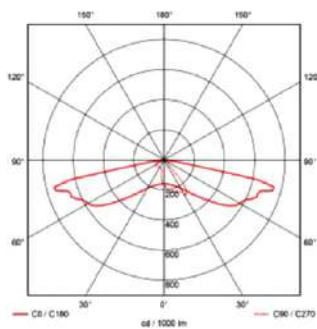

SPECIFICATIONS

LIGHTING

Efficiency	Up to 175 lm/W
Color temperature	3000K, 4000K & 5700K
Lifespan	50 000 hours (12 years)
Max power	Up to 80W*
Nominal power	40W
Motion sensor	Optional

*autonomy will depend on lighting power

BATTERY

Technology	NiMH high temperature Nickel Metal Hydride
Voltage	24V
Autonomy	Up to 3 days
Lifespan	12 years

SOLAR PANELS

Technology	Mono-crystalline photovoltaic panels
Power	160 Wp (4x40Wp)
Lifespan	25 years

GENERAL

Dimensions	1684 x 753 x 300 mm
Mounting	Top mounting, Ø76 mm
Weight	42 kg (without pole)
Protection	IP65
Working temperature	-40°C to +70°C
Connectivity	Bluetooth
Remote monitoring	Optional

LIGHT DISTRIBUTION

NARROW ROAD