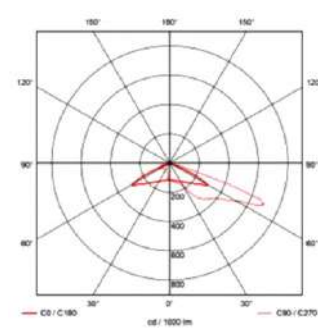

AREA & WIDE ROAD