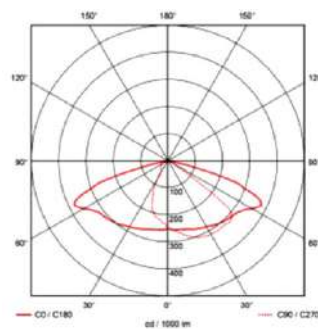

MEDIUM ROAD